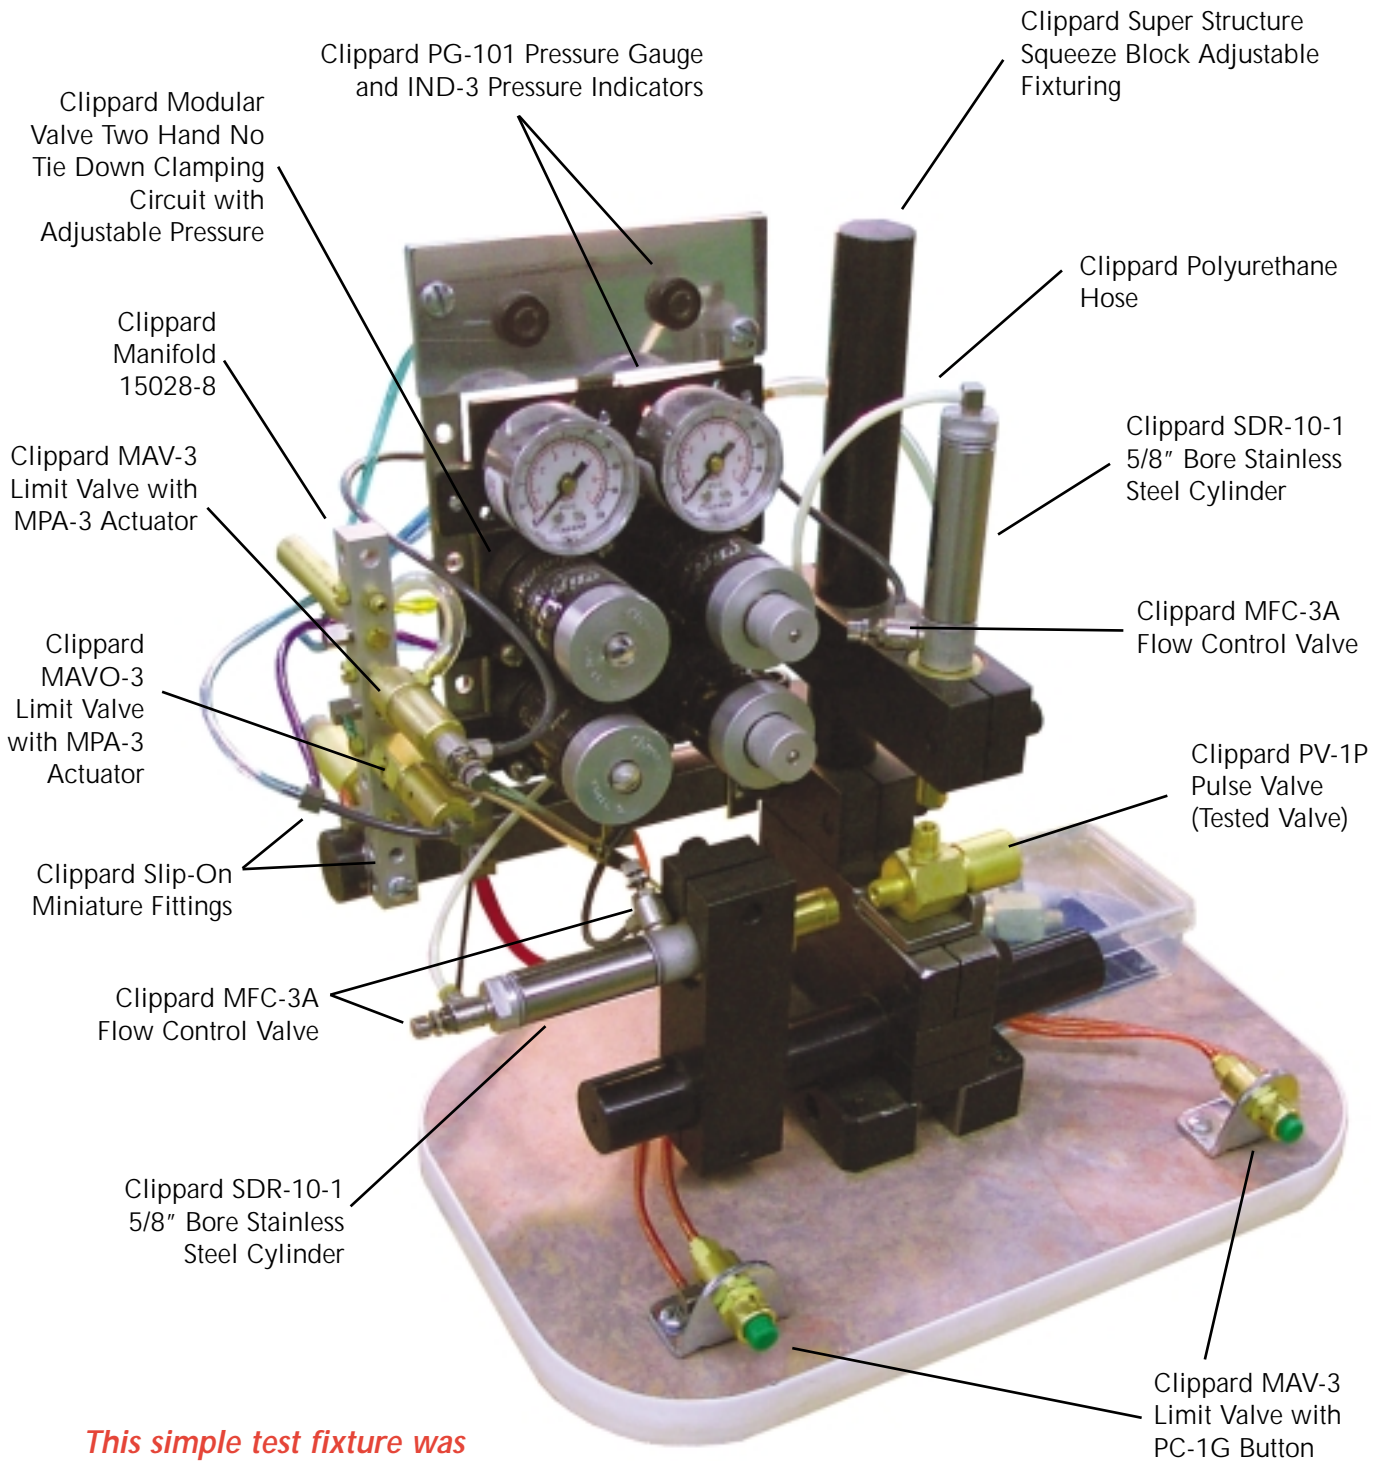

Pneumatic Pulse Valve Leak Tester

This simple test fixture was inexpensively and quickly built using standard Clippard products.